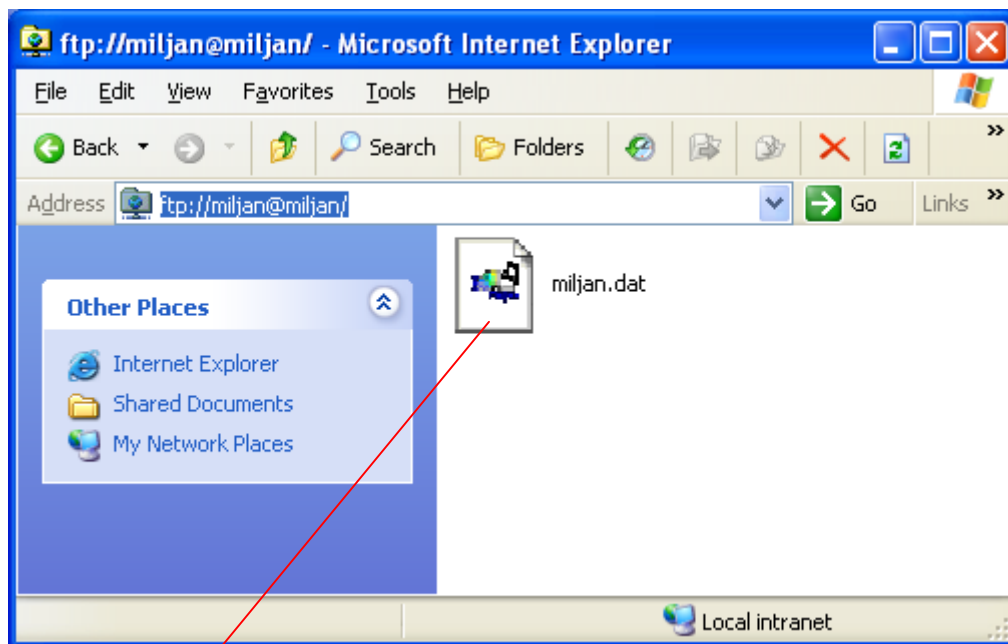

dokument koji je snimljen u u folderu **FTP**

Odje rade sve windows-ove komande :copy, paste, cut