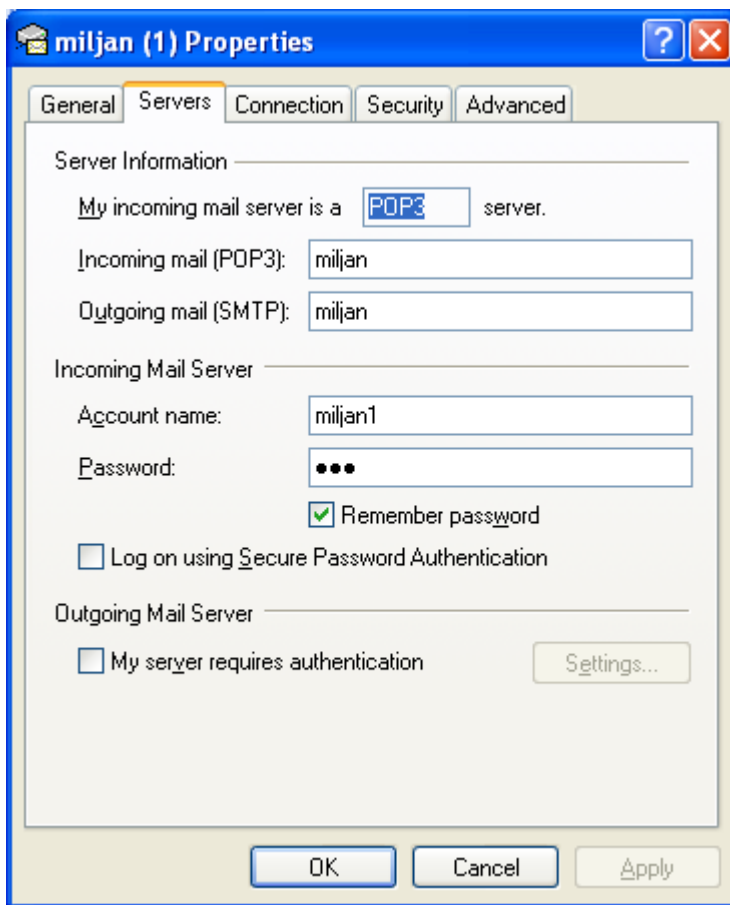

Svuda umjesto imena racunara mozemo kucati i IP adresu, ili localhost ukoliko radimo samo na jednom racunaru...

Pogledati u dosu help za komande:

Ipconfig

Ping

Netstat

Nbtstat