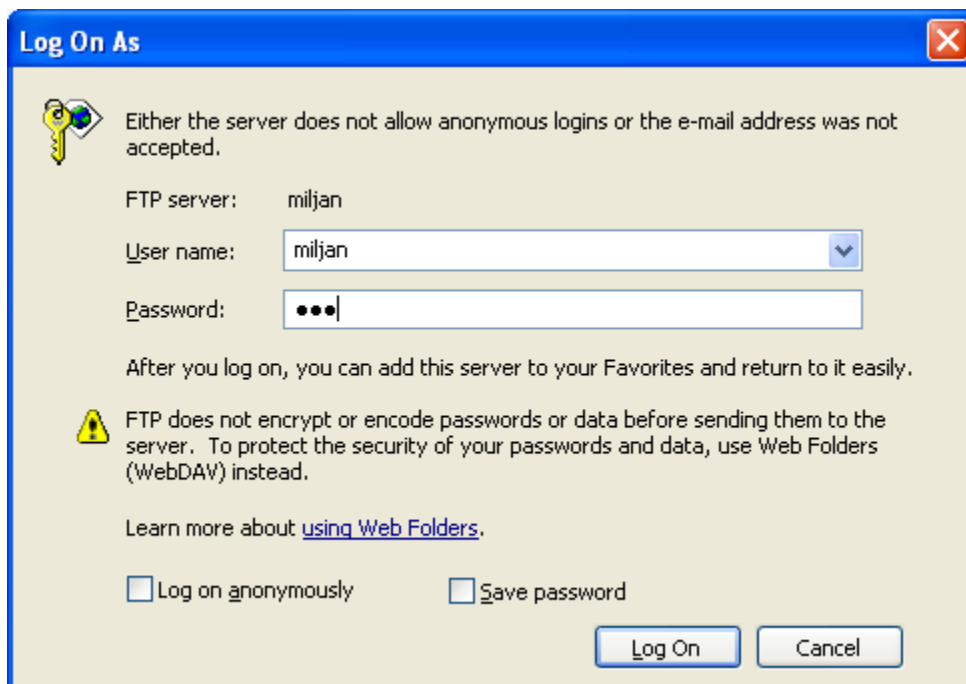

posto smo stavili password na korisnika miljan otvara se naredni prozor: